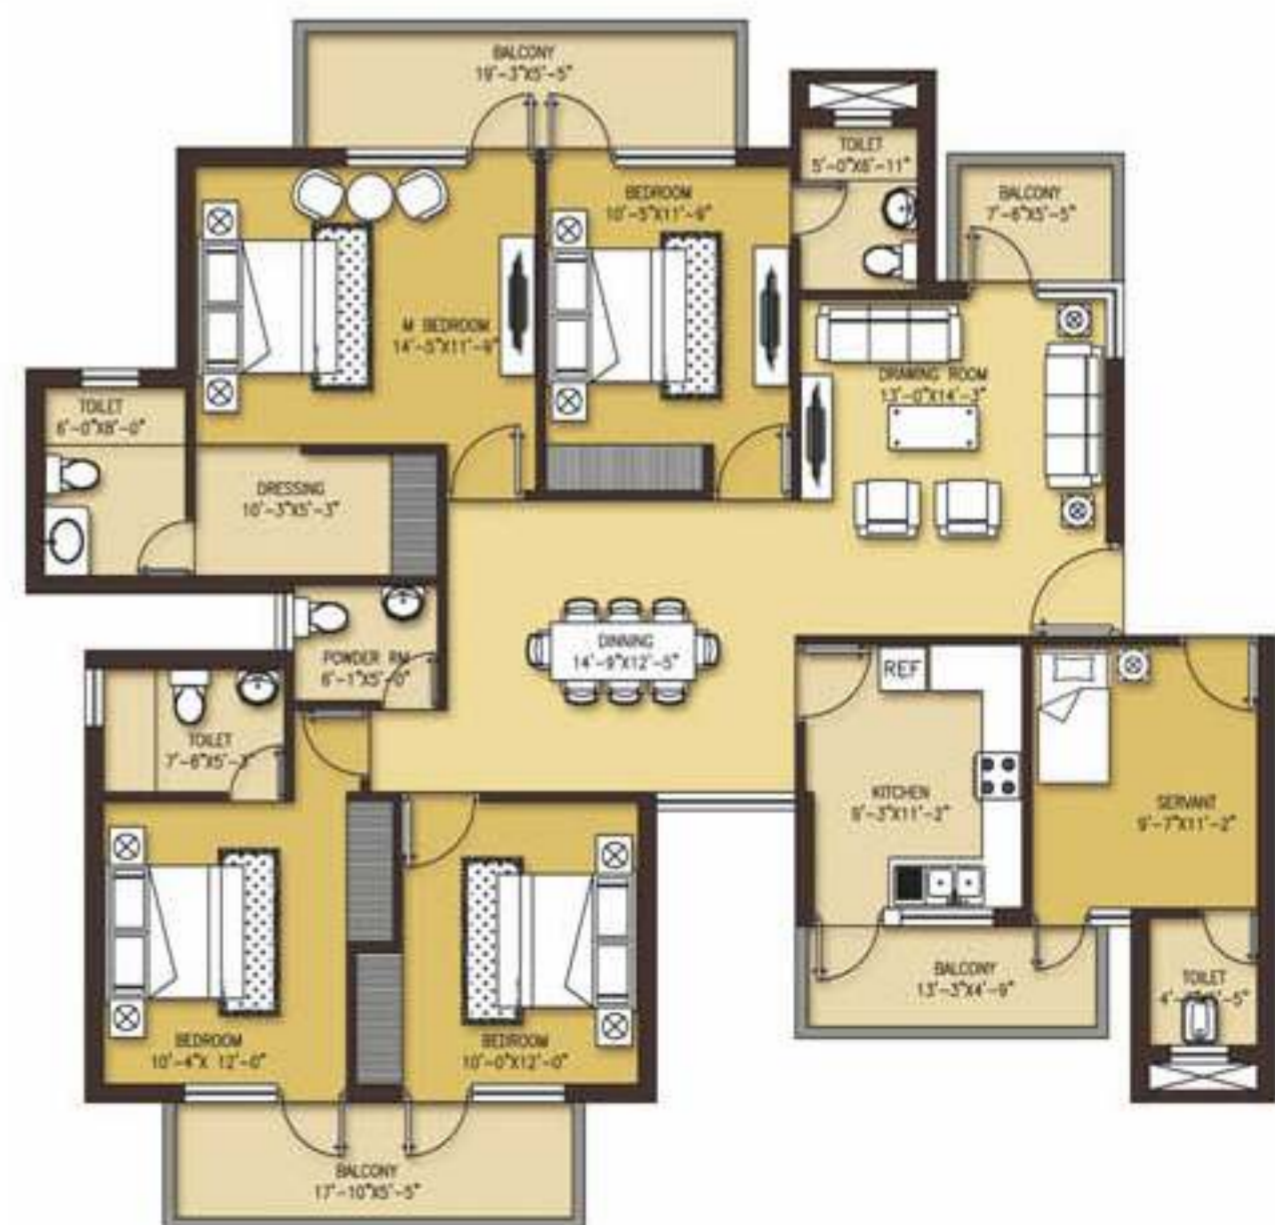

typical floor plan
3 BHK + S Unit

area: 1970 sq.ft. (approx)

typical floor plan
4 BHK + S Unit

area: 2410 sq.ft. (approx)

Disclaimer:

The content in this brochure including the building plans, elevations, images, location details, areas, designs, layouts, specifications etc. are tentative and are merely indicative in nature and are subject to variations and modifications at the sole discretion of the company. This brochure is for reference purpose only and not a legal offer.